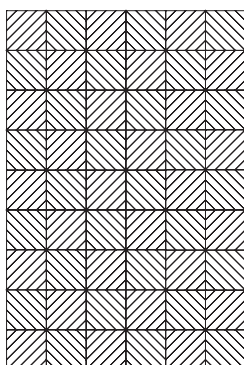

STITCHED RUGS

patterns

Alameda

Barcode

Basketweave

Boxed In

Brick

Cigarette Stripe

Diamonds

Divided

Geo

Herringbone

Maze

Parallel Brick

Piazza

Squares