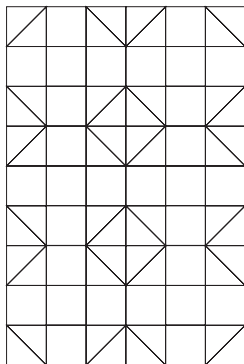

STITCHED RUGS

patterns

Alameda

Barcode

Basketweave

Boxed In

Brick

Cigarette Stripe

Diamonds

Divided

Geo

Herringbone

Maze

Parallel Brick

Piazza

Squares