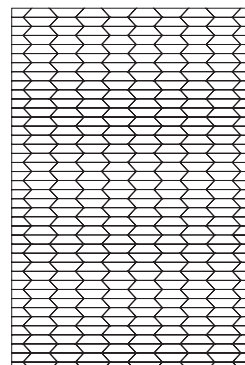

STITCHED RUGS

patterns

Alameda

Barcode

Basketweave

Boxed In

Brick

Cigarette Stripe

Diamonds

Divided

Geo

Herringbone

Maze

Parallel Brick

Piazza

Squares