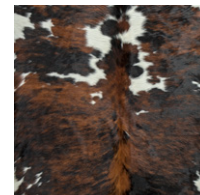

NATURAL TRICOLOR COWHIDE RUG

COWRUG

product overview

DESCRIPTION

Variiegated patches of auburn and black on a white background create Edelman's tricolor rugs' striking patterns. Each hair-on hide rug is a unique expression of color, texture, and shape and adds to any setting's appeal.

CONSTRUCTION

European natural hair-on cowhide. Black non-slip rubber backing is standard.

LEAD TIME

2-3 weeks.

CARE

A light sweep with a clean broom is best. If vacuuming, only use non-rotary brush attachments. Spot clean with mild soap and water and clean cotton cloths. For tougher spots, a soft toothbrush may help lift soiled spots. Chemical cleaners should never be used.

backing and variations

EDELMAN
LEATHER

NATURAL TRICOLOR COWHIDE RUG

COWRUG

specifications

Content	European hair-on cowhide
Size	Length varies: ~7' to ~8'6" Width varies: ~6'6" to ~8'
Colors	Natural color variation
Applications	Residential, Hospitality, Contract
Use	Floor covering
Wellness	GREENGUARD Indoor Air Quality Certified®
Performance	Recommended for medium-traffic areas. With heavy use, some balding will occur giving way to natural leather