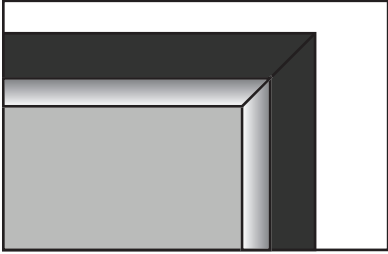

MIRRORS

options

Mirror Style: Beveled Mirror
Add "B" to style code