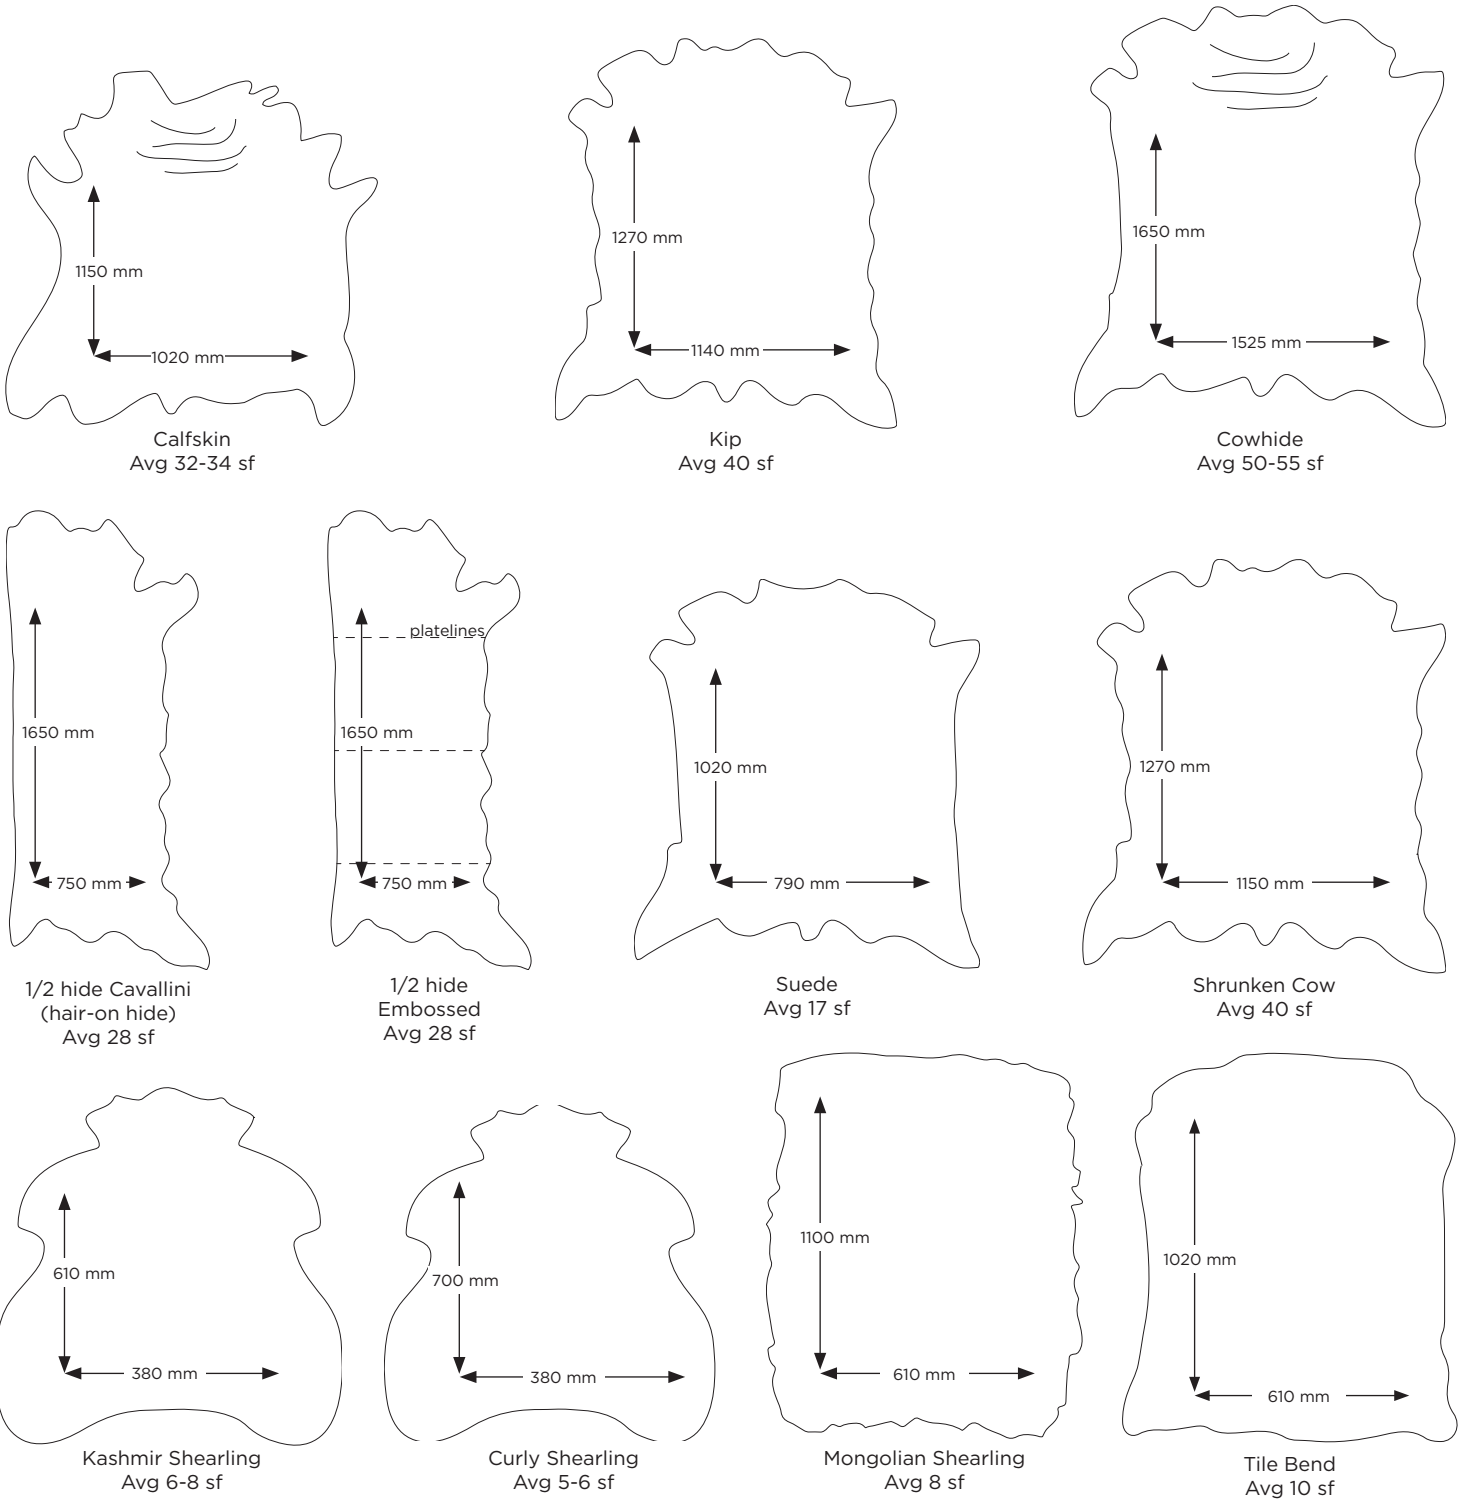

QUICK GUIDE TO THE HIDE (METRIC)

Hides are a natural product and vary in size and shape.
Dimensions indicate an average usable area.

EDELMAN
LEATHER